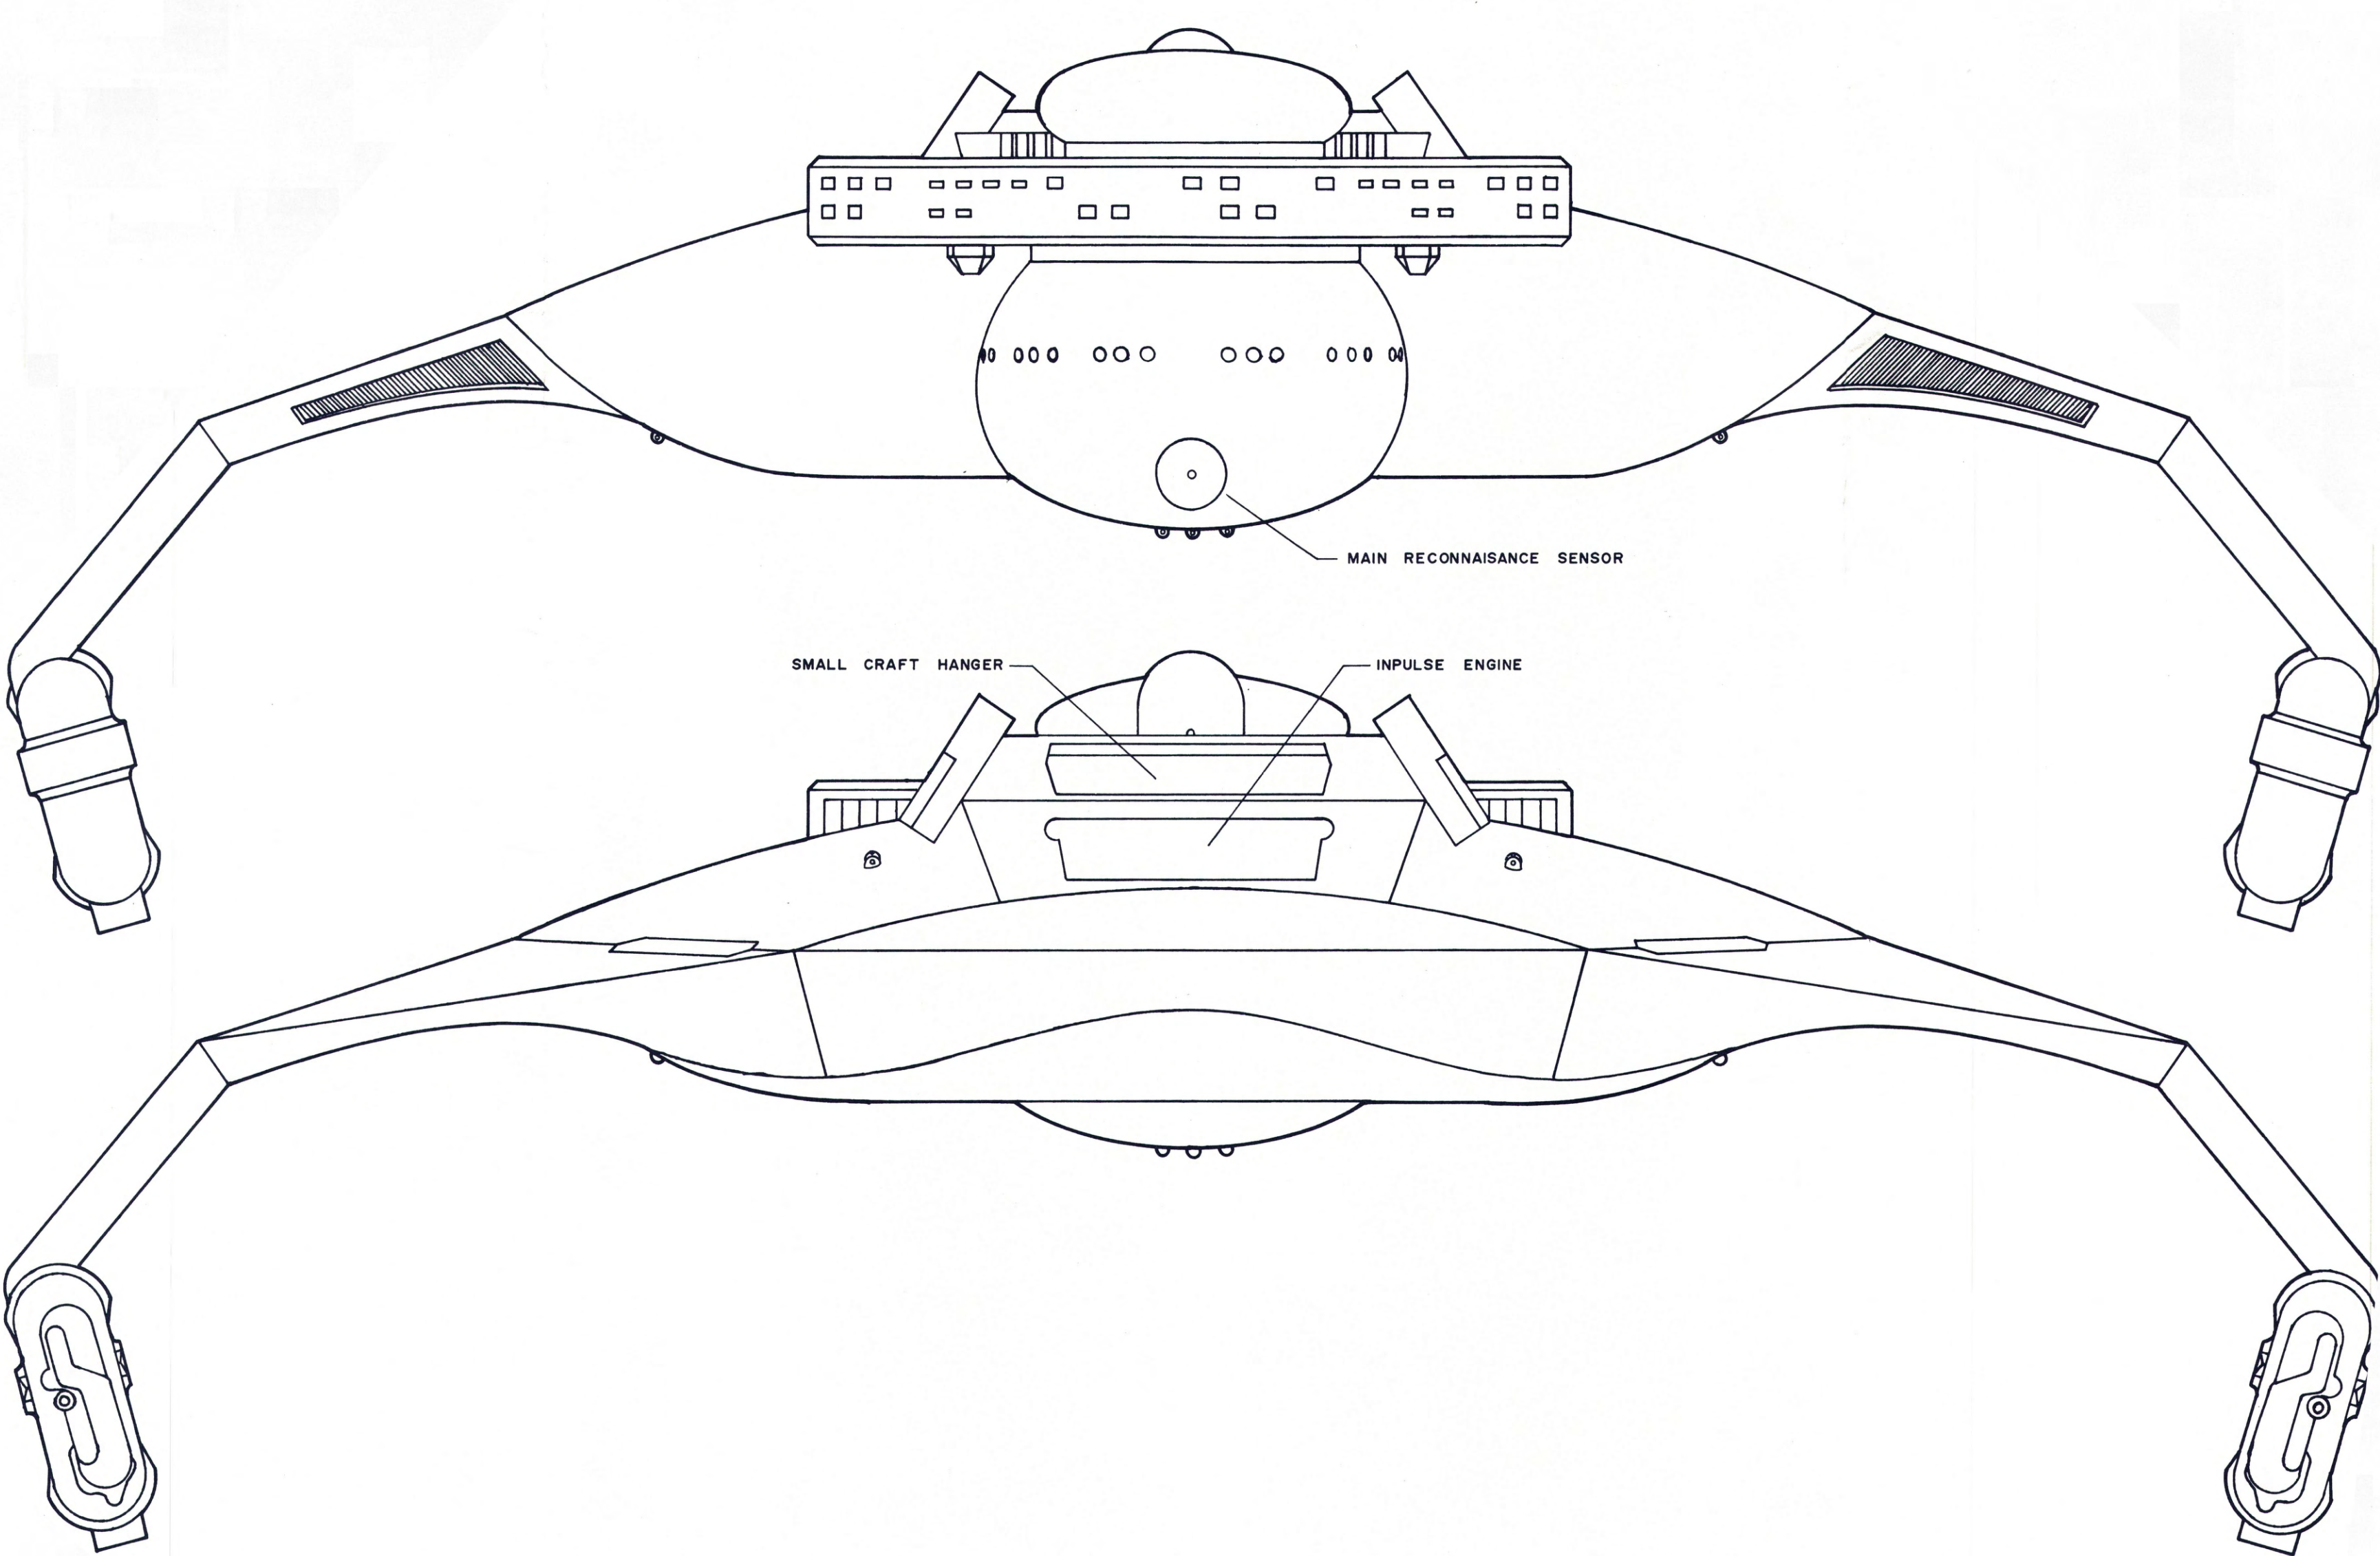

SHIPS COMPLEMENT

COMMAND		SCIENCE	
COMMANDING OFFICER	1	HEAD NURSE	1
EXECUTIVE OFFICER	1	NURSE	16
HELMSMAN	6	MEDICS	6
YEAMAN	5	MEDICAL TECHNICIANS	39
CHIEF NAVIGATOR	1	ENGINEERING	TOTAL 143
NAVIGATION OFFICER	1	ENGINEER	1
NAVIGATOR	9	ASST. ENGINEER	1
ORDNANCE OFFICER	3	ENGINEERING OFFICER	4
ORDNANCE SPECIALIST	18	ENGINEERING SPECIALISTS	25
TACTICS CHIEF	1	MECHANICS	77
TACTICS SPECIALISTS	16	TRANSPORTER SPECIALISTS	25
TACTICS OFFICERS	2	YEAMAN	15
TOTAL	66	TOTAL	152
SCIENCE		OTHER	
SCIENCE OFFICER	1	COMMUNICATIONS OFFICER	1
ASST. SCIENCE OFFICER	1	COMMUNICATIONS SPECIALISTS	9
SCIENTIST	6	CHIEF OF SECURITY	1
LABORATORY TECHNICIANS	66	SECURITY OFFICER	1
YEAMAN	3	SECURITY SPECIALISTS	35
CHIEF SURGEON	1	SECURITY TROOPS	44
MEDICAL OFFICERS	3	TOTAL	90
TOTAL	100