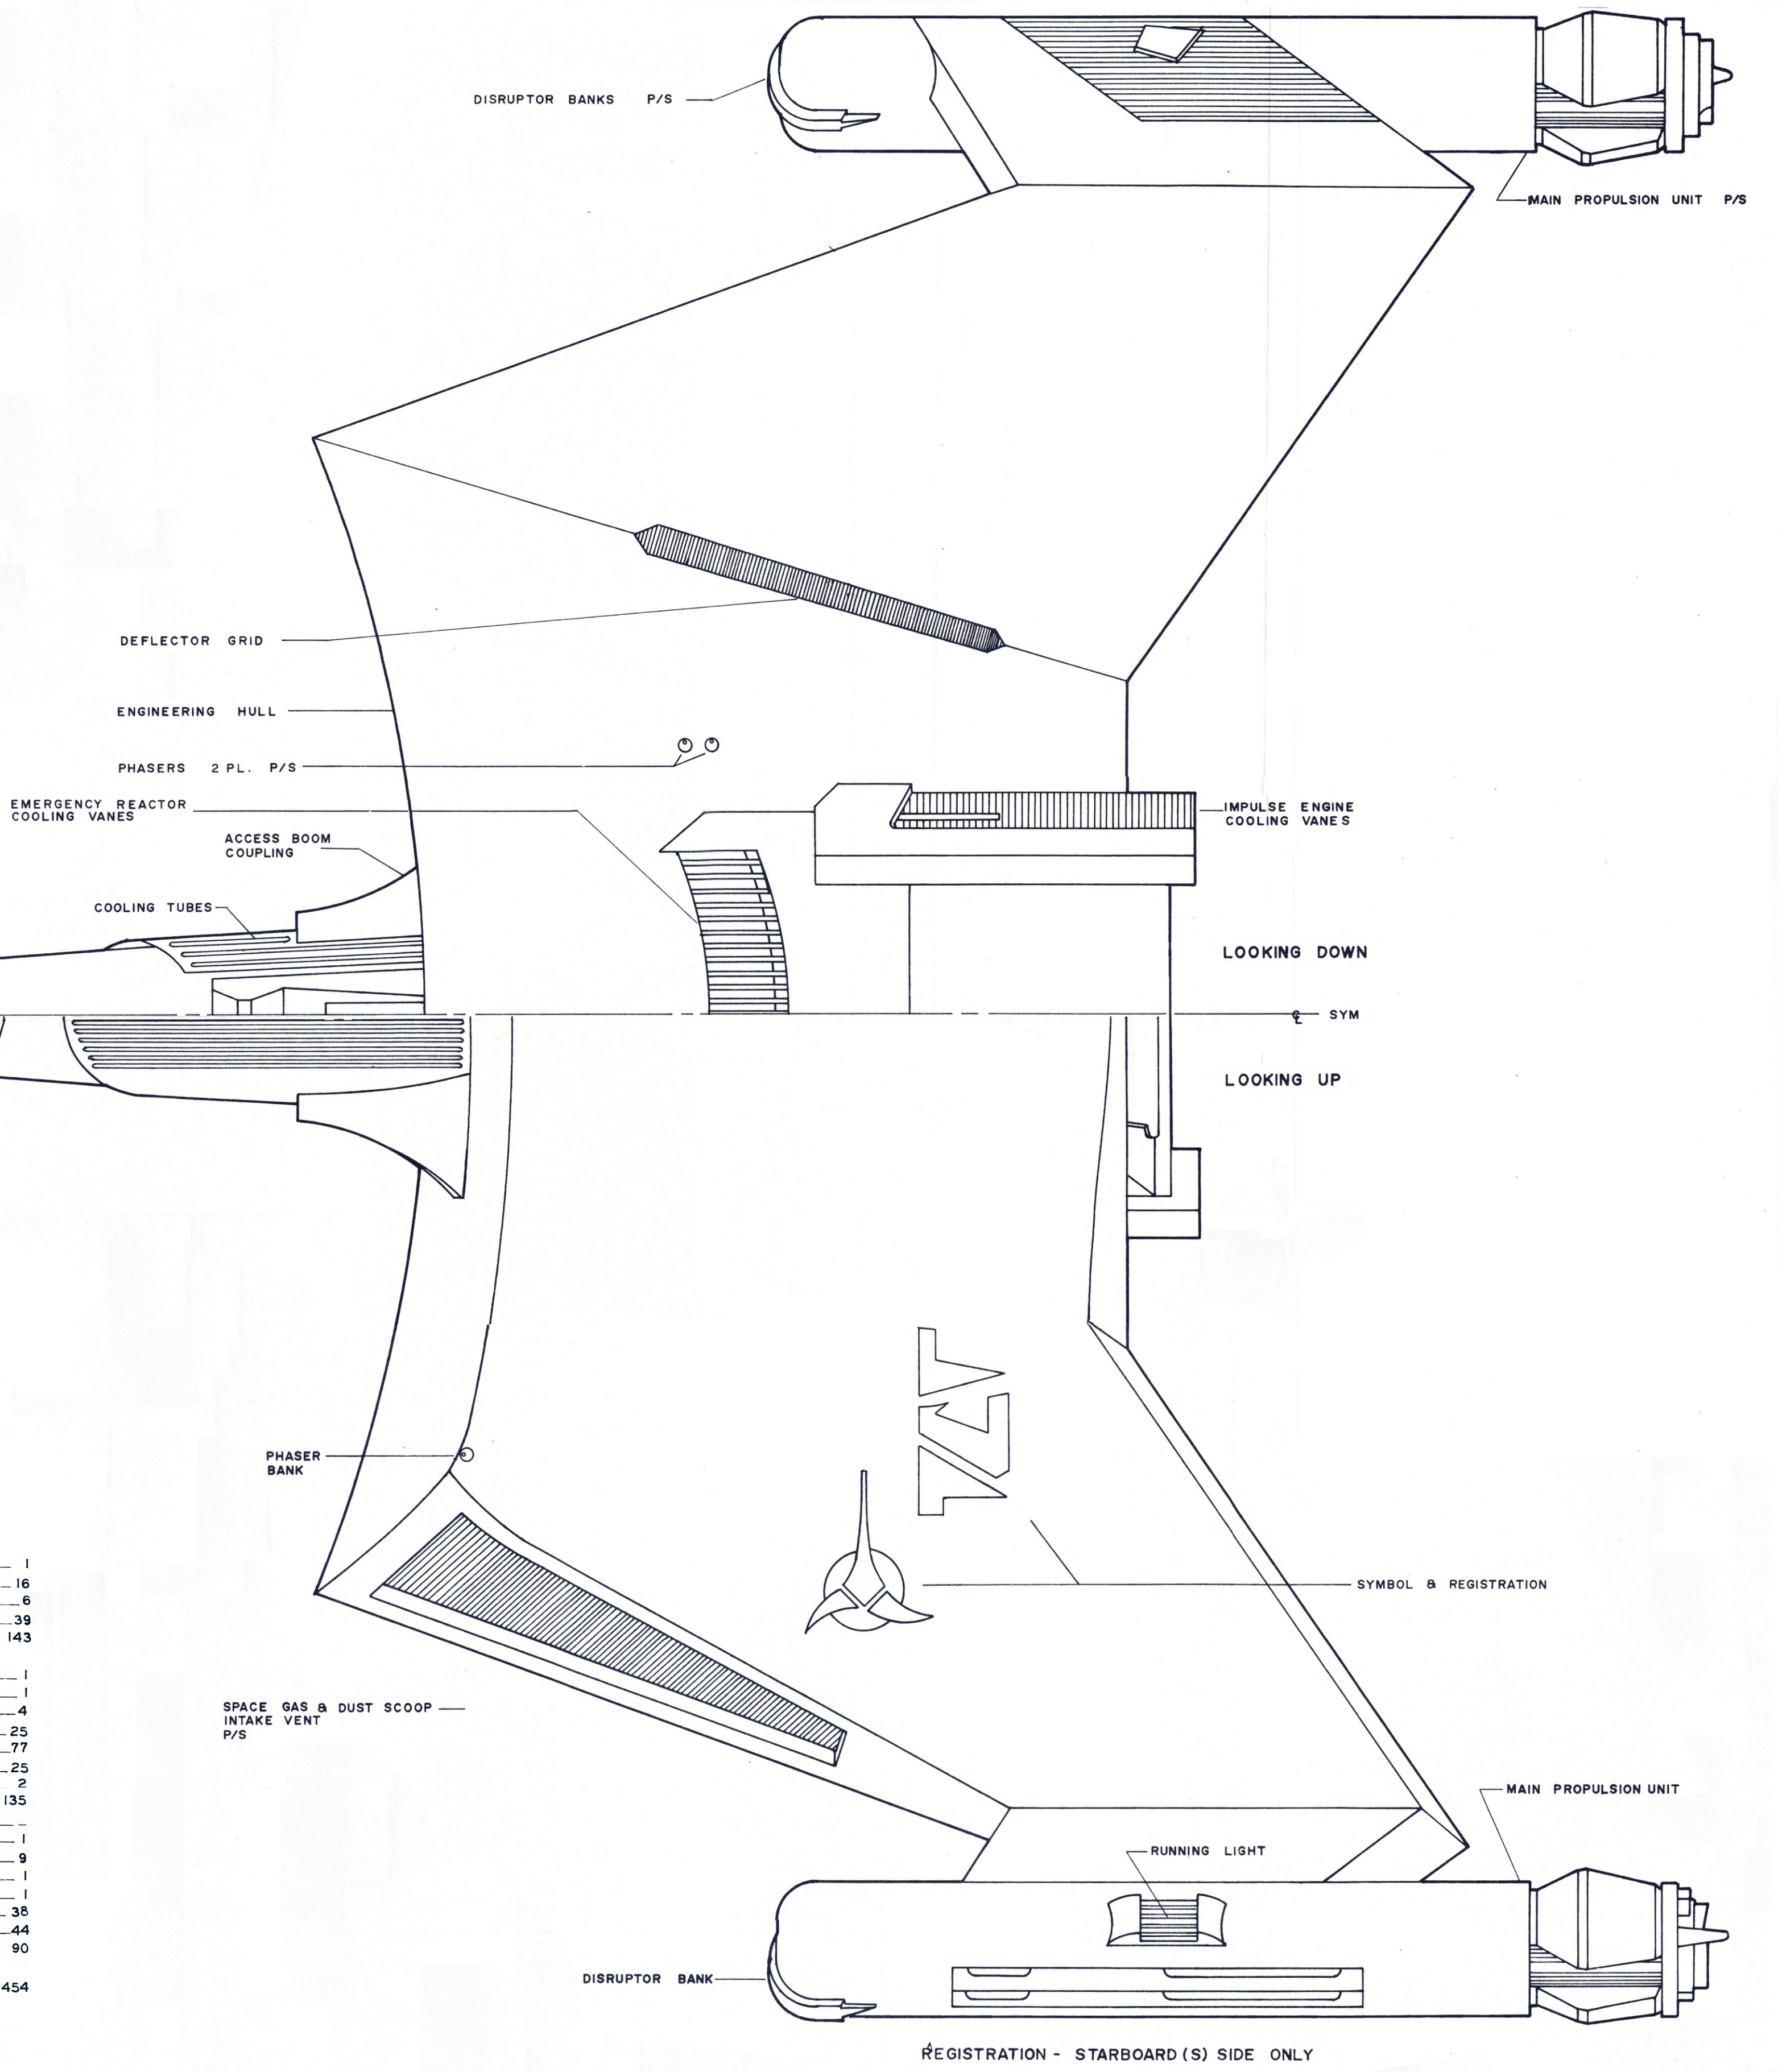

SHIPS COMPLEMENT

COMMAND		SCIENCE	
COMMANDING OFFICER	1	HEAD NURSE	1
EXECUTIVE OFFICER	1	NURSE	16
HELMSMAN	6	MEDICS	6
YEAMAN	5	MEDICAL TECHNICIANS	39
CHIEF NAVIGATOR	1	ENGINEERING	TOTAL 143
NAVIGATION OFFICER	1	ENGINEER	1
NAVIGATOR	9	ASST. ENGINEER	1
ORDNANCE OFFICER	3	ENGINEERING OFFICER	4
ORDNANCE SPECIALIST	18	ENGINEERING SPECIALISTS	25
TACTICS CHIEF	1	MECHANICS	77
TACTICS SPECIALISTS	16	TRANSPORTER SPECIALISTS	25
TACTICS OFFICERS	2	YEAMAN	15
TOTAL	66	TOTAL	152
SCIENCE		OTHER	
SCIENCE OFFICER	1	COMMUNICATIONS OFFICER	1
ASST. SCIENCE OFFICER	1	COMMUNICATIONS SPECIALISTS	9
SCIENTIST	6	CHIEF OF SECURITY	1
LABORATORY TECHNICIANS	66	SECURITY OFFICER	1
YEAMAN	3	SECURITY SPECIALISTS	35
CHIEF SURGEON	1	SECURITY TROOPS	44
MEDICAL OFFICERS	3	TOTAL	90
TOTAL	100