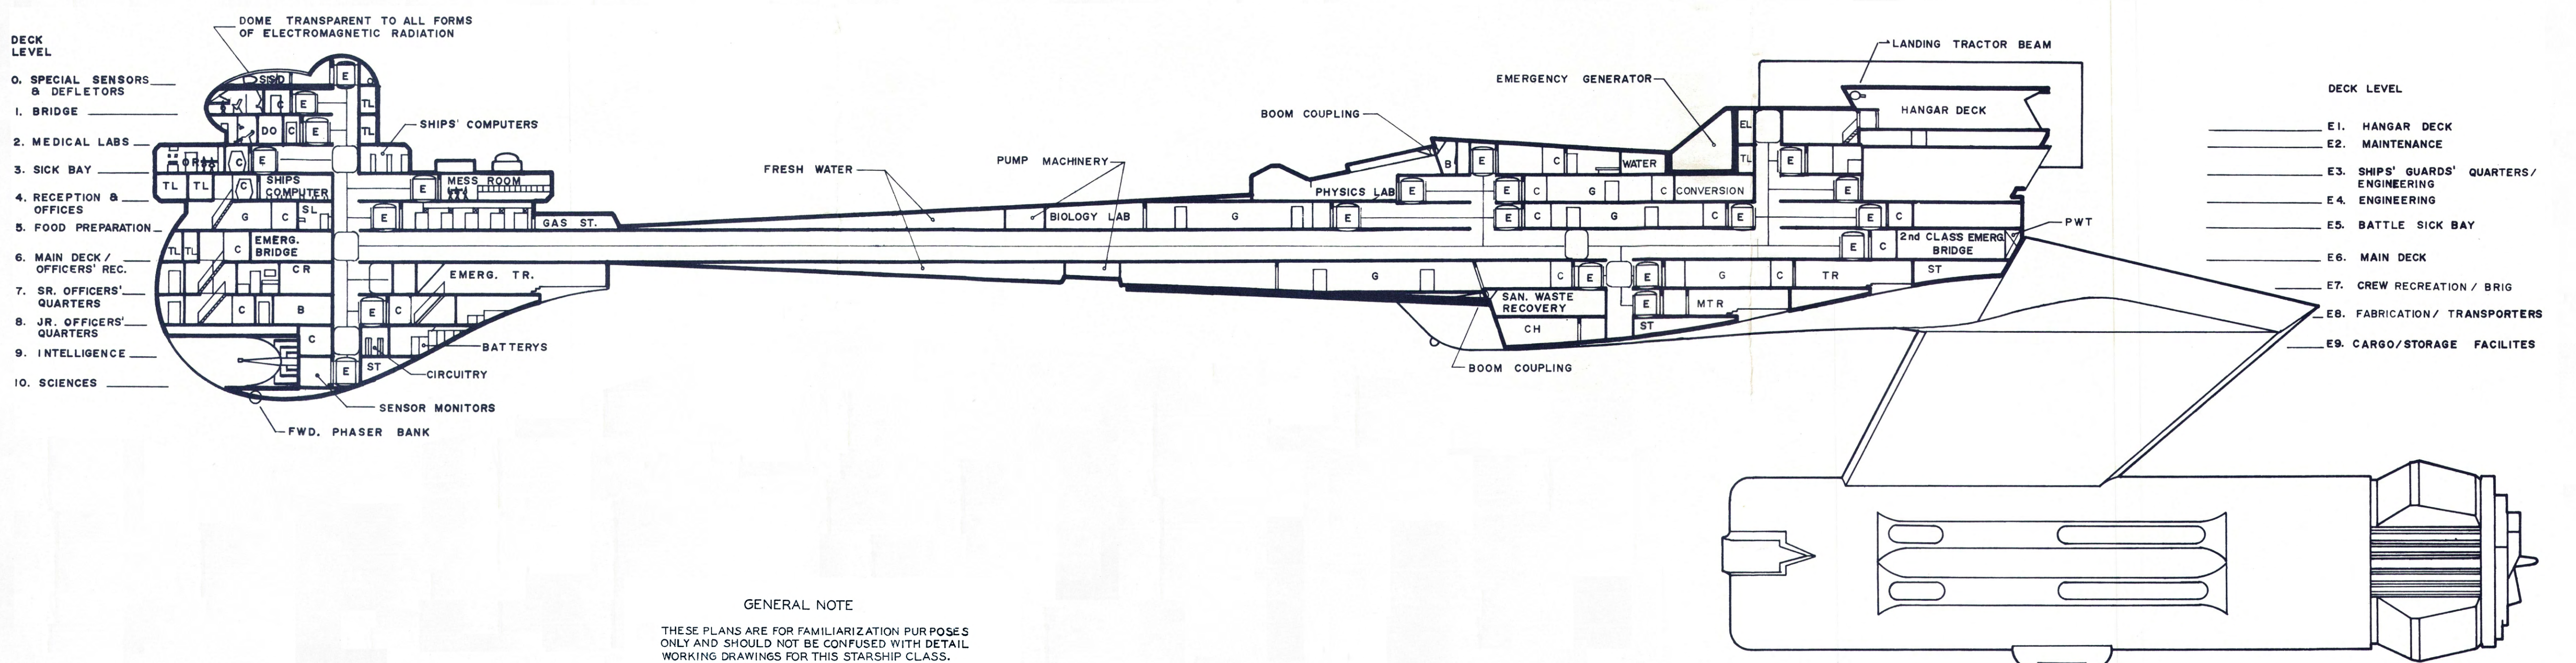

SHIPS COMPLEMENT

COMMAND		SCIENCE	
COMMANDING OFFICER	1	HEAD NURSE	1
EXECUTIVE OFFICER	1	NURSE	16
HELMSMAN	6	MEDICS	6
YEAMAN	5	MEDICAL TECHNICIANS	39
CHIEF NAVIGATOR	1	ENGINEERING	TOTAL 143
NAVIGATION OFFICER	1	ENGINEER	1
NAVIGATOR	9	ASST. ENGINEER	1
ORDNANCE OFFICER	3	ENGINEERING OFFICER	4
ORDNANCE SPECIALIST	18	ENGINEERING SPECIALISTS	25
TACTICS CHIEF	1	MECHANICS	77
TACTICS SPECIALISTS	16	TRANSPORTER SPECIALISTS	25
TACTICS OFFICERS	2	YEAMAN	15
TOTAL	66	TOTAL	152
SCIENCE		OTHER	
SCIENCE OFFICER	1	COMMUNICATIONS OFFICER	1
ASST. SCIENCE OFFICER	1	COMMUNICATIONS SPECIALISTS	9
SCIENTIST	6	CHIEF OF SECURITY	1
LABORATORY TECHNICIANS	66	SECURITY OFFICER	1
YEAMAN	3	SECURITY SPECIALISTS	35
CHIEF SURGEON	1	SECURITY TROOPS	44
MEDICAL OFFICERS	3	TOTAL	90
TOTAL	100