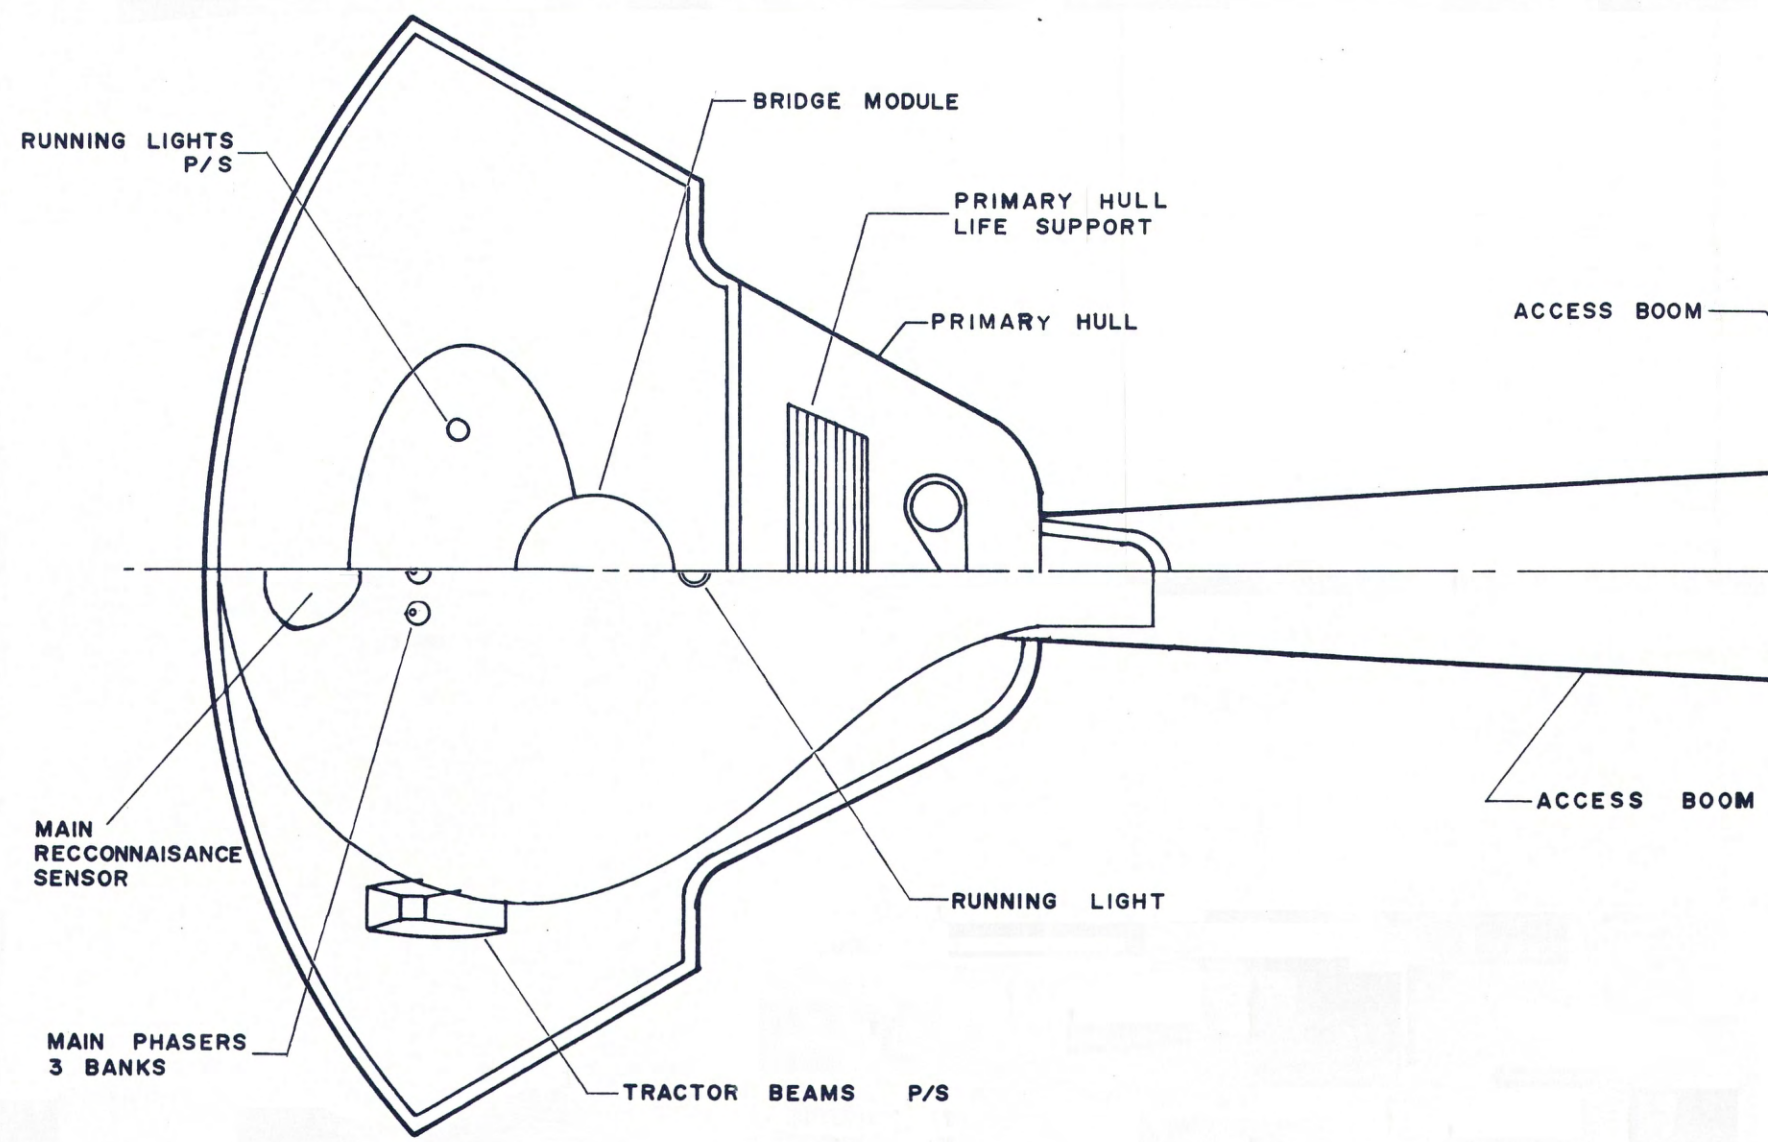

GENERAL PLANS D7 CLASS BATTLE CRUISER

FEDERATION CLASSIFIED

PARTICULARS

LENGTH OVERALL	216.408M
WIDTH OVERALL	152.44M
HEIGHT OVERALL	95.28M
GROSS DEADWEIGHT METRIC TONNAGE	110,000
NO. OF MAIN PROPUSSION UNITS	2
PRIMARY HULL MAXIMUM WIDTH	48.765M
DEPTH	31.153M
LENGTH	42.672M
SECONDARY HULL MAXIMUM DEPTH	19.21M
LENGTH	88.8M
MAIN PROPUSSION UNITS DISTANCE APART	152.2M
LENGTH OVERALL	73.192M
MAJOR AXIS	17.02M
MINOR AXIS	7.14M
BOOM MAXIMUM LENGTH	83.8M
MINIMUM WIDTH	9.0M
HANGAR DECK LENGTH	16.2M
STANDARD CEILING HEIGHT OVER DECK	2.38M
NO. OF 6 PERSON TRANSPORTERS	3
NO. OF 18 PERSON TRANSPORTERS	1
NO. OF 22 PERSON TRANSPORTERS	5
NO. OF CARGO TRANSPORTERS	2
CRUISING SPEED	W/F 6
BATTLE SPEED	W/F 7
ARMAMENT	
PHASER BANKS	9
DISRUPTOR BANKS	2
STASIS FIELD GENERATOR - REPLACES PRIMARY HULL PHASERS WHEN INSTALLED	

SHIPS COMPLEMENT

COMMAND		SCIENCE	
COMMANDING OFFICER	1	HEAD NURSE	1
EXECUTIVE OFFICER	1	NURSE	16
HELMSMAN	6	MEDICS	6
YEAMAN	5	MEDICAL TECHNICIANS	39
CHIEF NAVIGATOR	1	ENGINEERING	TOTAL 143
NAVIGATION OFFICER	1	ENGINEER	1
NAVIGATOR	9	ASST. ENGINEER	1
ORDNANCE OFFICER	3	ENGINEERING OFFICER	4
ORDNANCE SPECIALIST	18	ENGINEERING SPECIALISTS	25
TACTICS CHIEF	1	MECHANICS	77
TACTICS SPECIALISTS	16	TRANSPORTER SPECIALISTS	25
TACTICS OFFICERS	2	YEAMAN	15
TOTAL	66	TOTAL	152
SCIENCE		OTHER	
SCIENCE OFFICER	1	COMMUNICATIONS OFFICER	1
ASST. SCIENCE OFFICER	1	COMMUNICATIONS SPECIALISTS	9
SCIENTIST	6	CHIEF OF SECURITY	1
LABORATORY TECHNICIANS	66	SECURITY OFFICER	1
YEAMAN	3	SECURITY SPECIALISTS	35
CHIEF SURGEON	1	SECURITY TROOPS	44
MEDICAL OFFICERS	3	TOTAL	90
TOTAL	100		

GENERAL NOTE

0 5 10 15 20 METERS